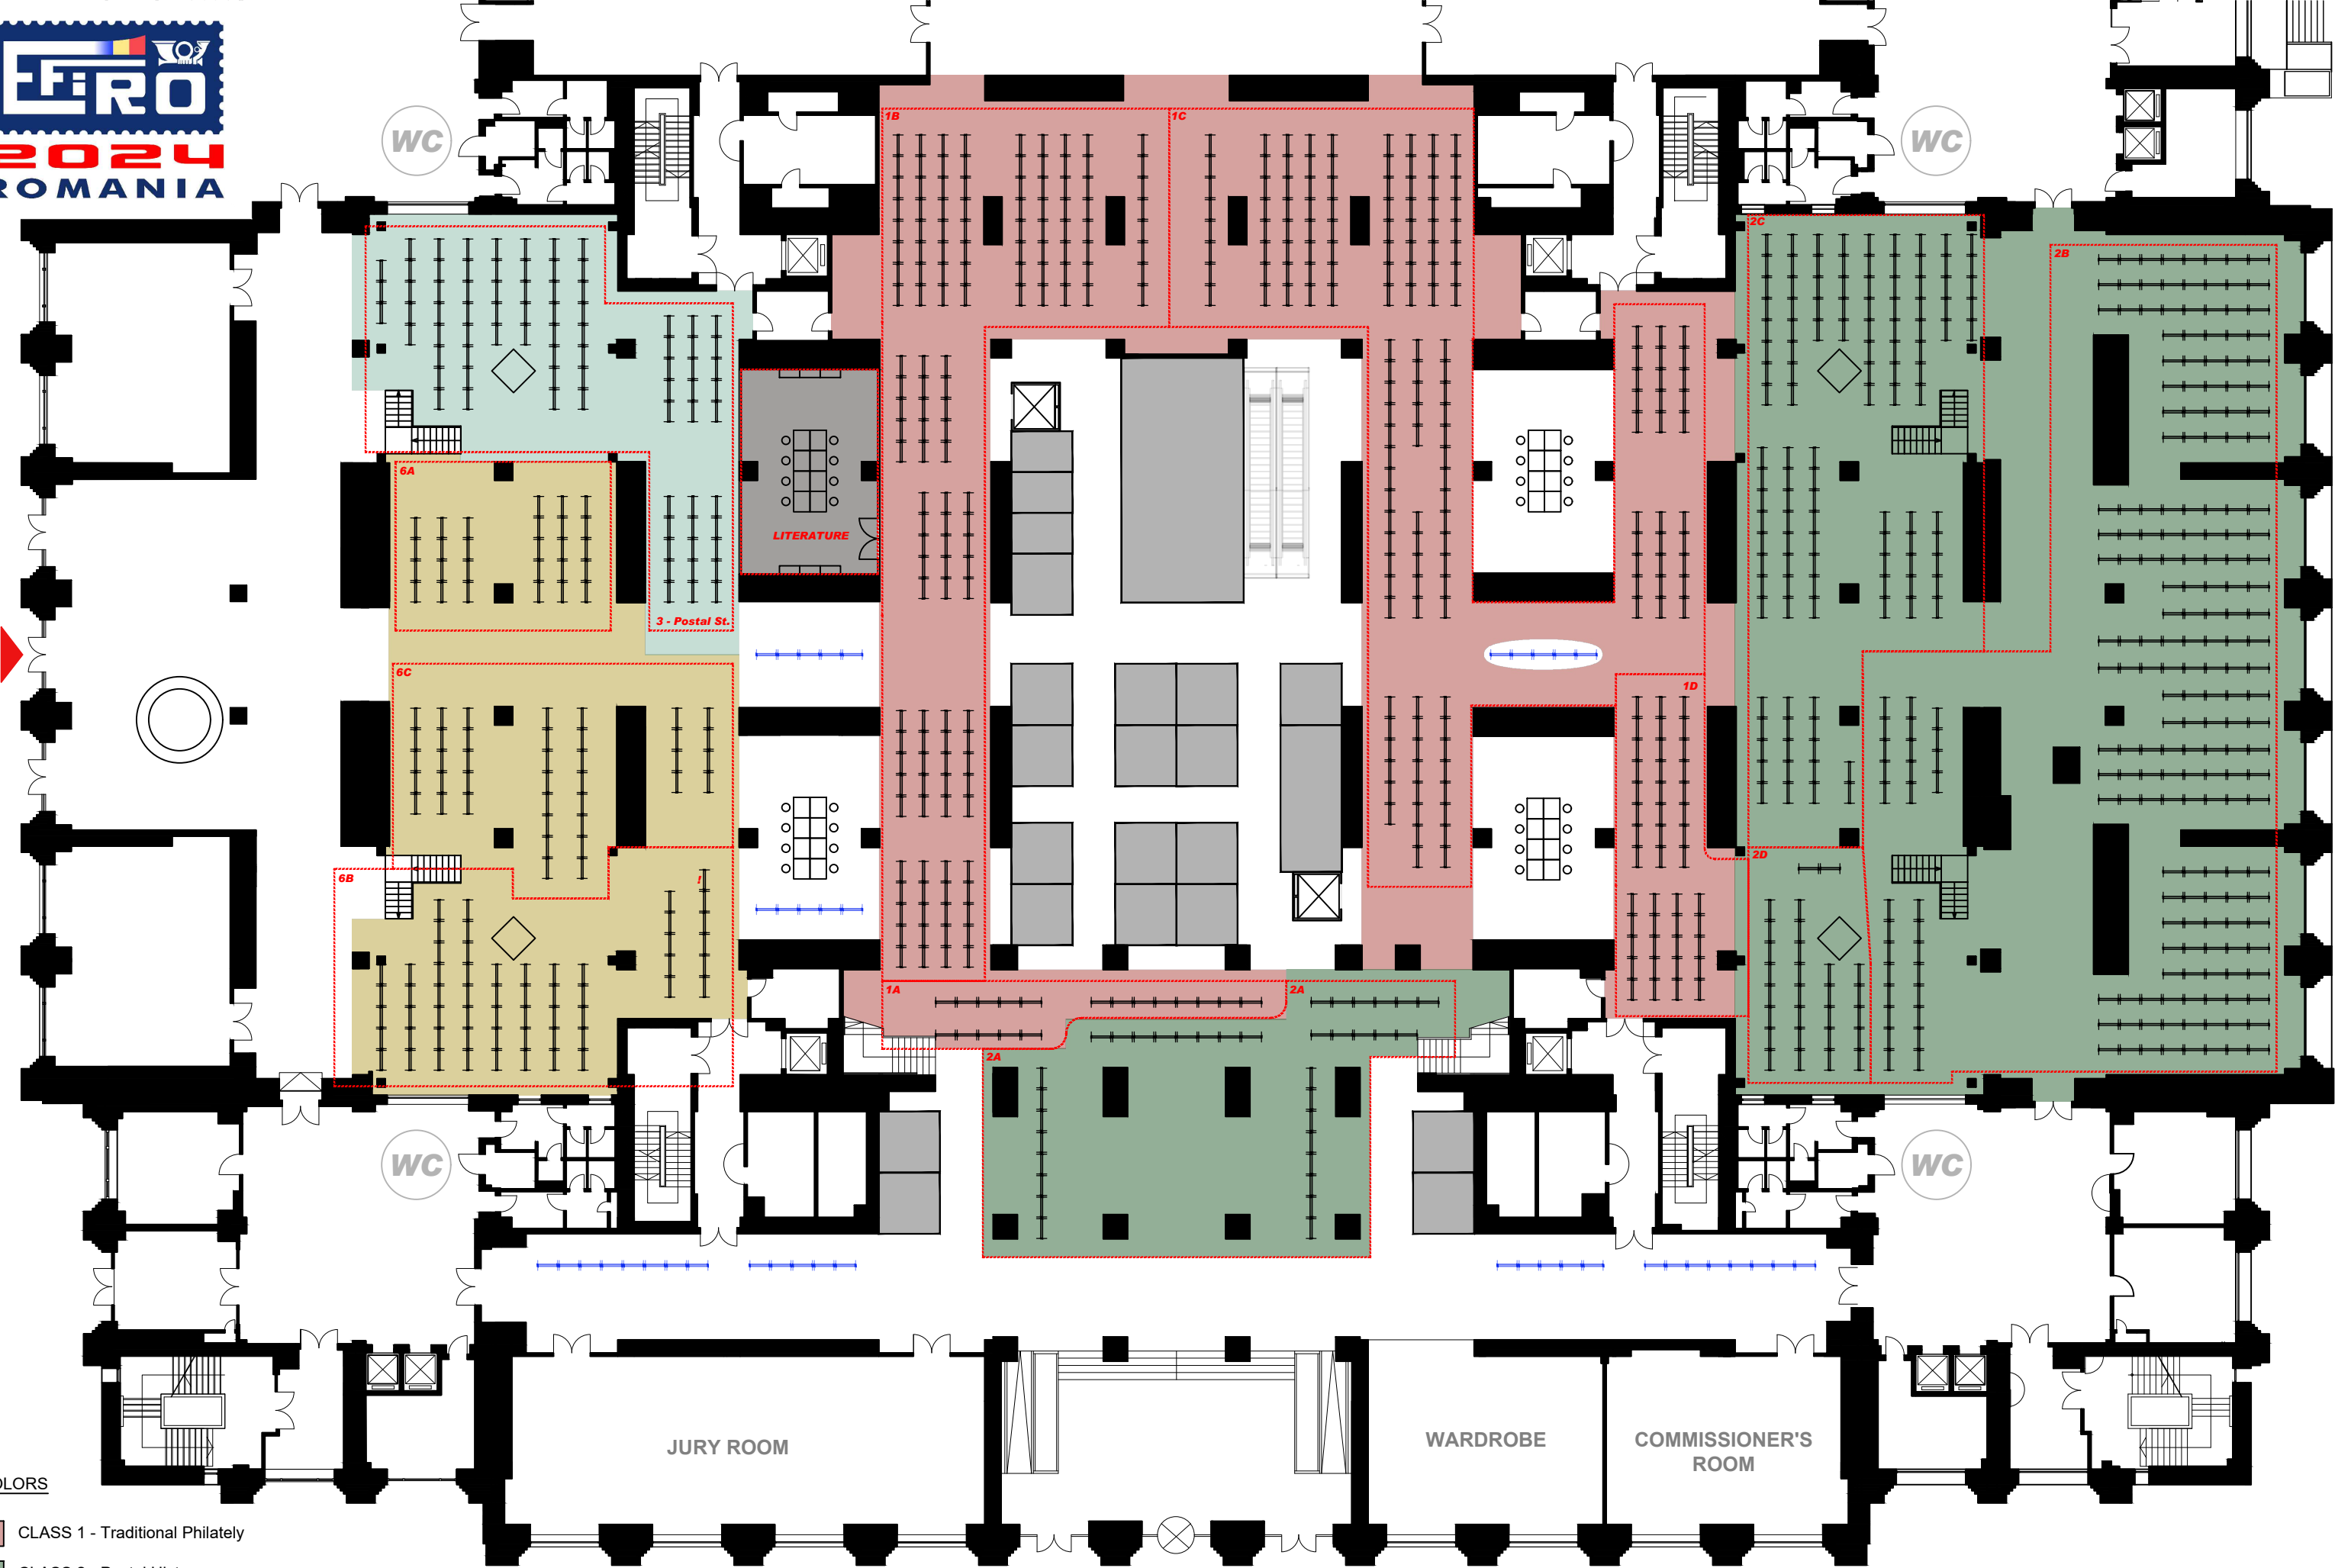

PARKING ENTRANCE

- COLORS**
- CLASS 1 - Traditional Philately
 - CLASS 2 - Postal History
 - CLASS 3 - Postal Stationery
 - CLASS 6 - Thematic Philately
 - CLASS 6 - Philatelic Literature

MAIN ENTRANCE

28.02.2024
GROUND FLOOR